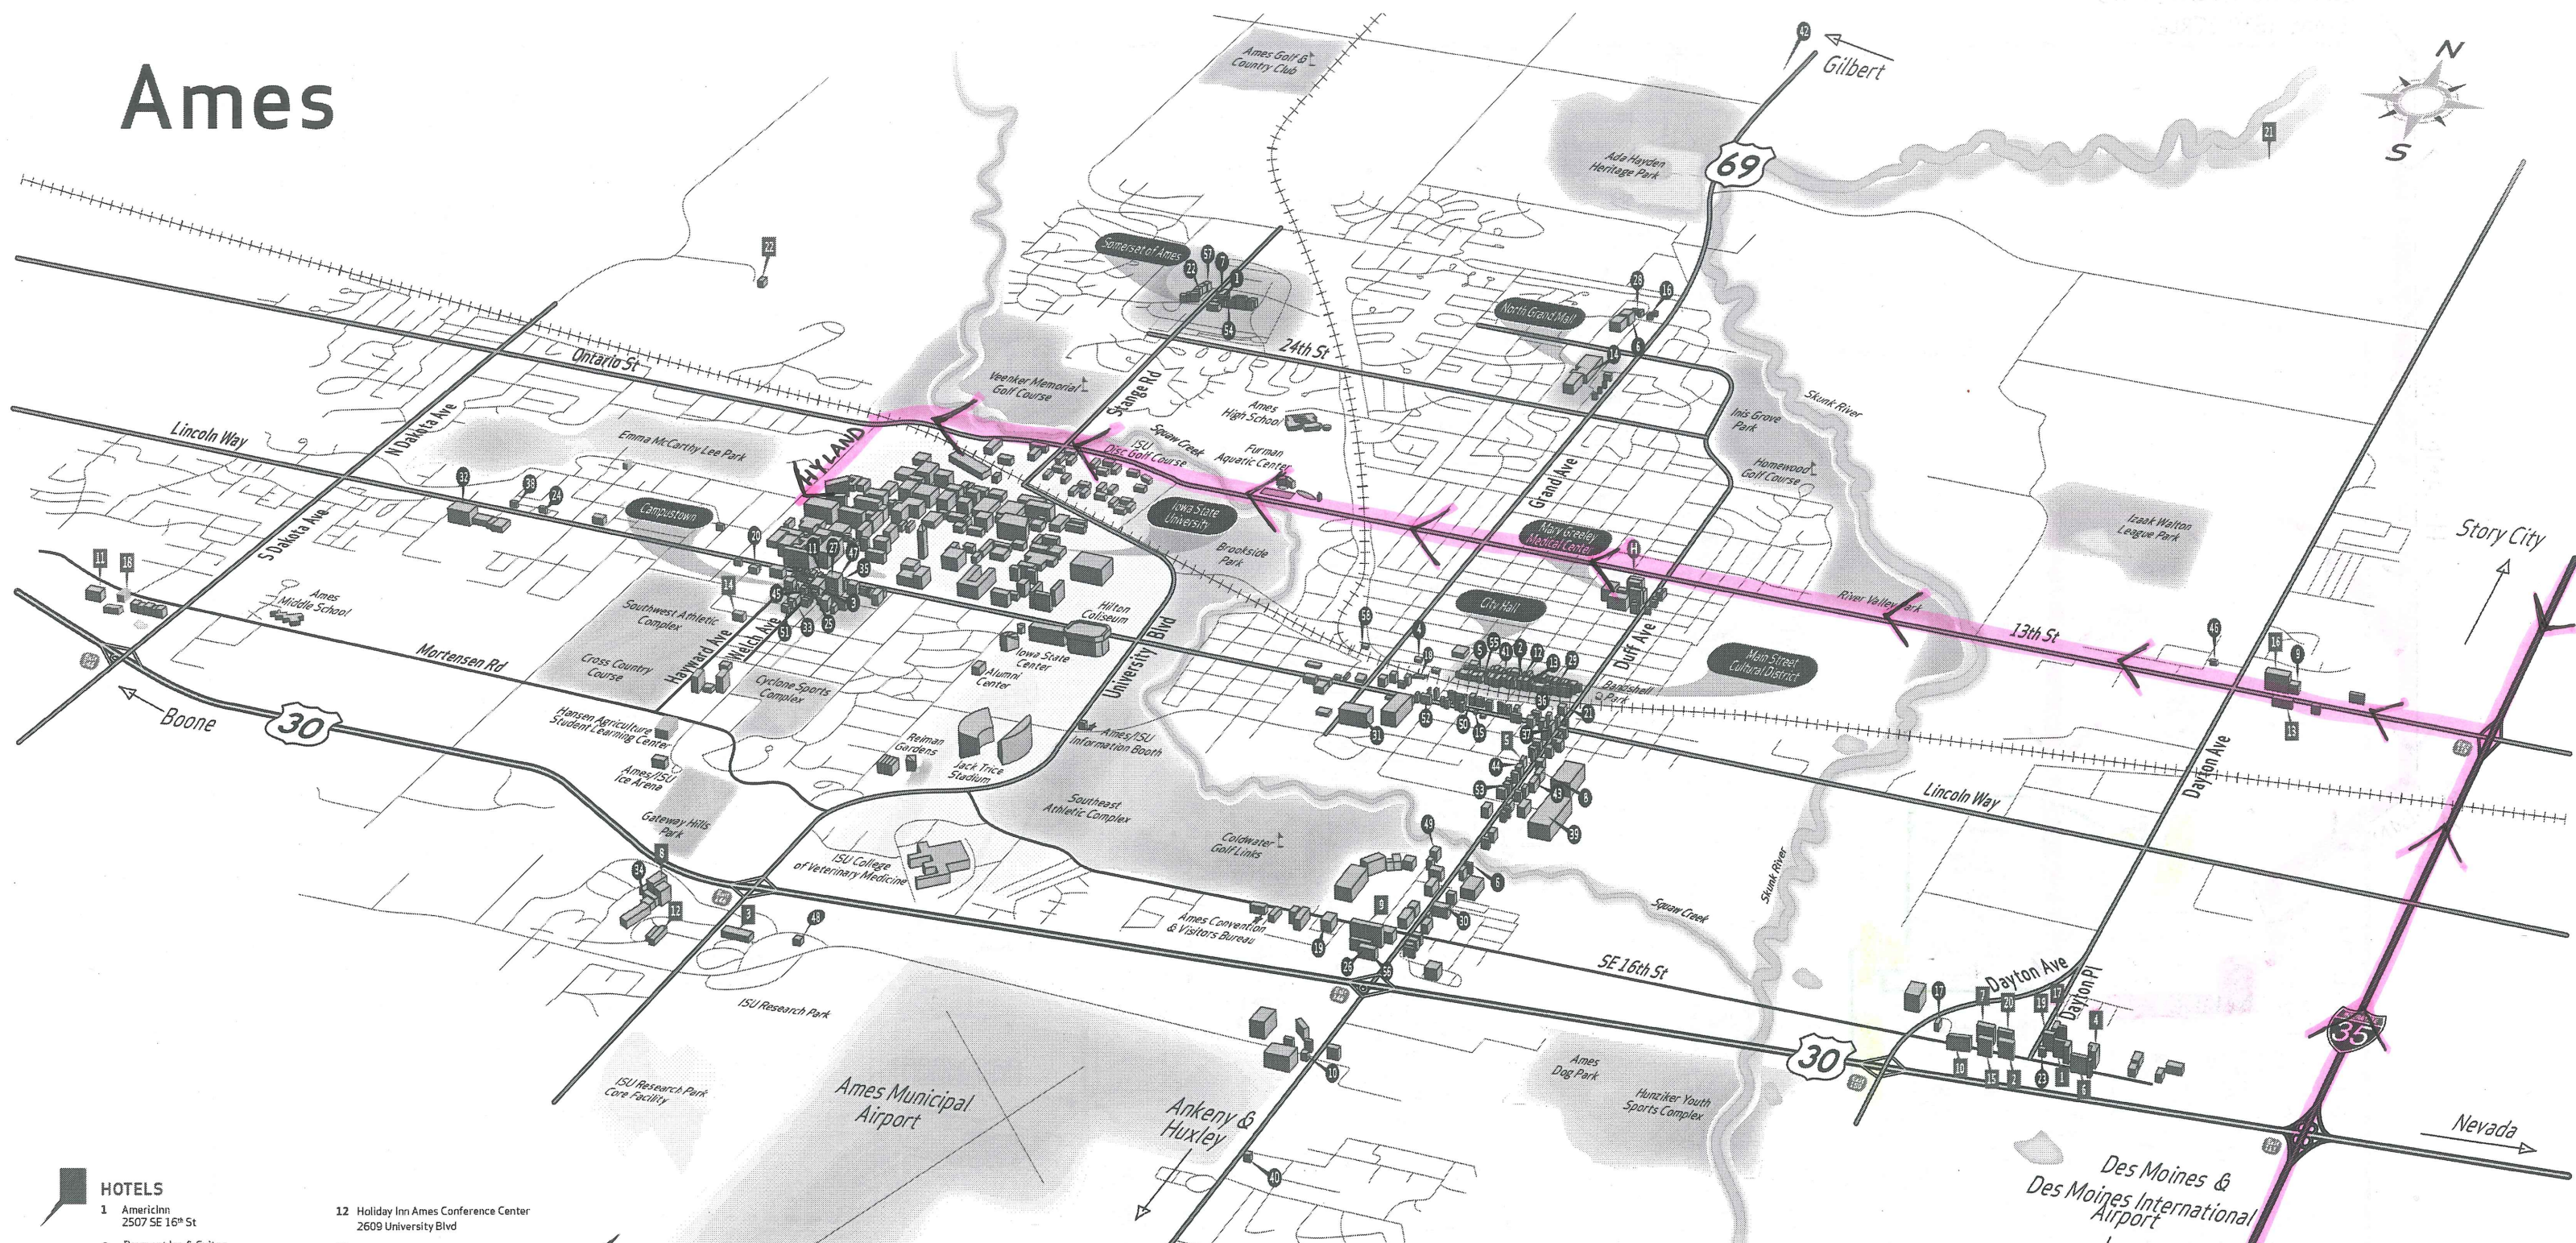

Ames

HOTELS

1. 1 AmericInn
   2507 SE 16th St
2. 2 Baymont Inn & Suites
   1605 S Dayton Pl
3. 3 Best Western Plus
   University Park Inn & Suites
   2500 University Blvd
4. 4 Country Inn & Suites by Carlson
   2605 SE 16th St
5. 5 Days Inn
   229 S Duff Ave
6. 6 Econo Lodge
   2600 SE 16th St
7. 7 Fairfield Inn & Suites by Marriott
   2137 Isaac Newton Dr
8. 8 Gateway Hotel & Conference Center
   2100 Green Hills Dr
9. 9 GrandStay Hotel & Suites
   1606 S Kellogg Ave
10. 10 Hampton Inn & Suites
    2100 SE 16th St
11. 11 Hilton Garden Inn Ames
    1325 Dickinson Ave
12. 12 Holiday Inn Ames Conference Center
    2609 University Blvd
13. 13 Holiday Inn Express & Suites
    2600 E 13th St
14. 14 Iowa House Hotel
    405 Hayward Ave
    2500 University Blvd
15. 15 Microtel Inn & Suites
    2216 SE 16th St
16. 16 Quality Inn & Suites Starlite
    Conference Center
    2601 E 13th St
17. 17 Red Roof Inn
    1400 S Dayton Pl
18. 18 Sleep Inn & Suites
    1310 Dickinson Ave
19. 19 Super 8
    1416 S Dayton Pl
20. 20 TownePlace Suites
    1523 S Dayton Pl
21. 21 Loya's Little House Bed & Breakfast
    at Granddad's Farm
    56676 160th St
22. 22 Onion Creek Farm Guest House
    3700 Onion Creek Ln

DINING