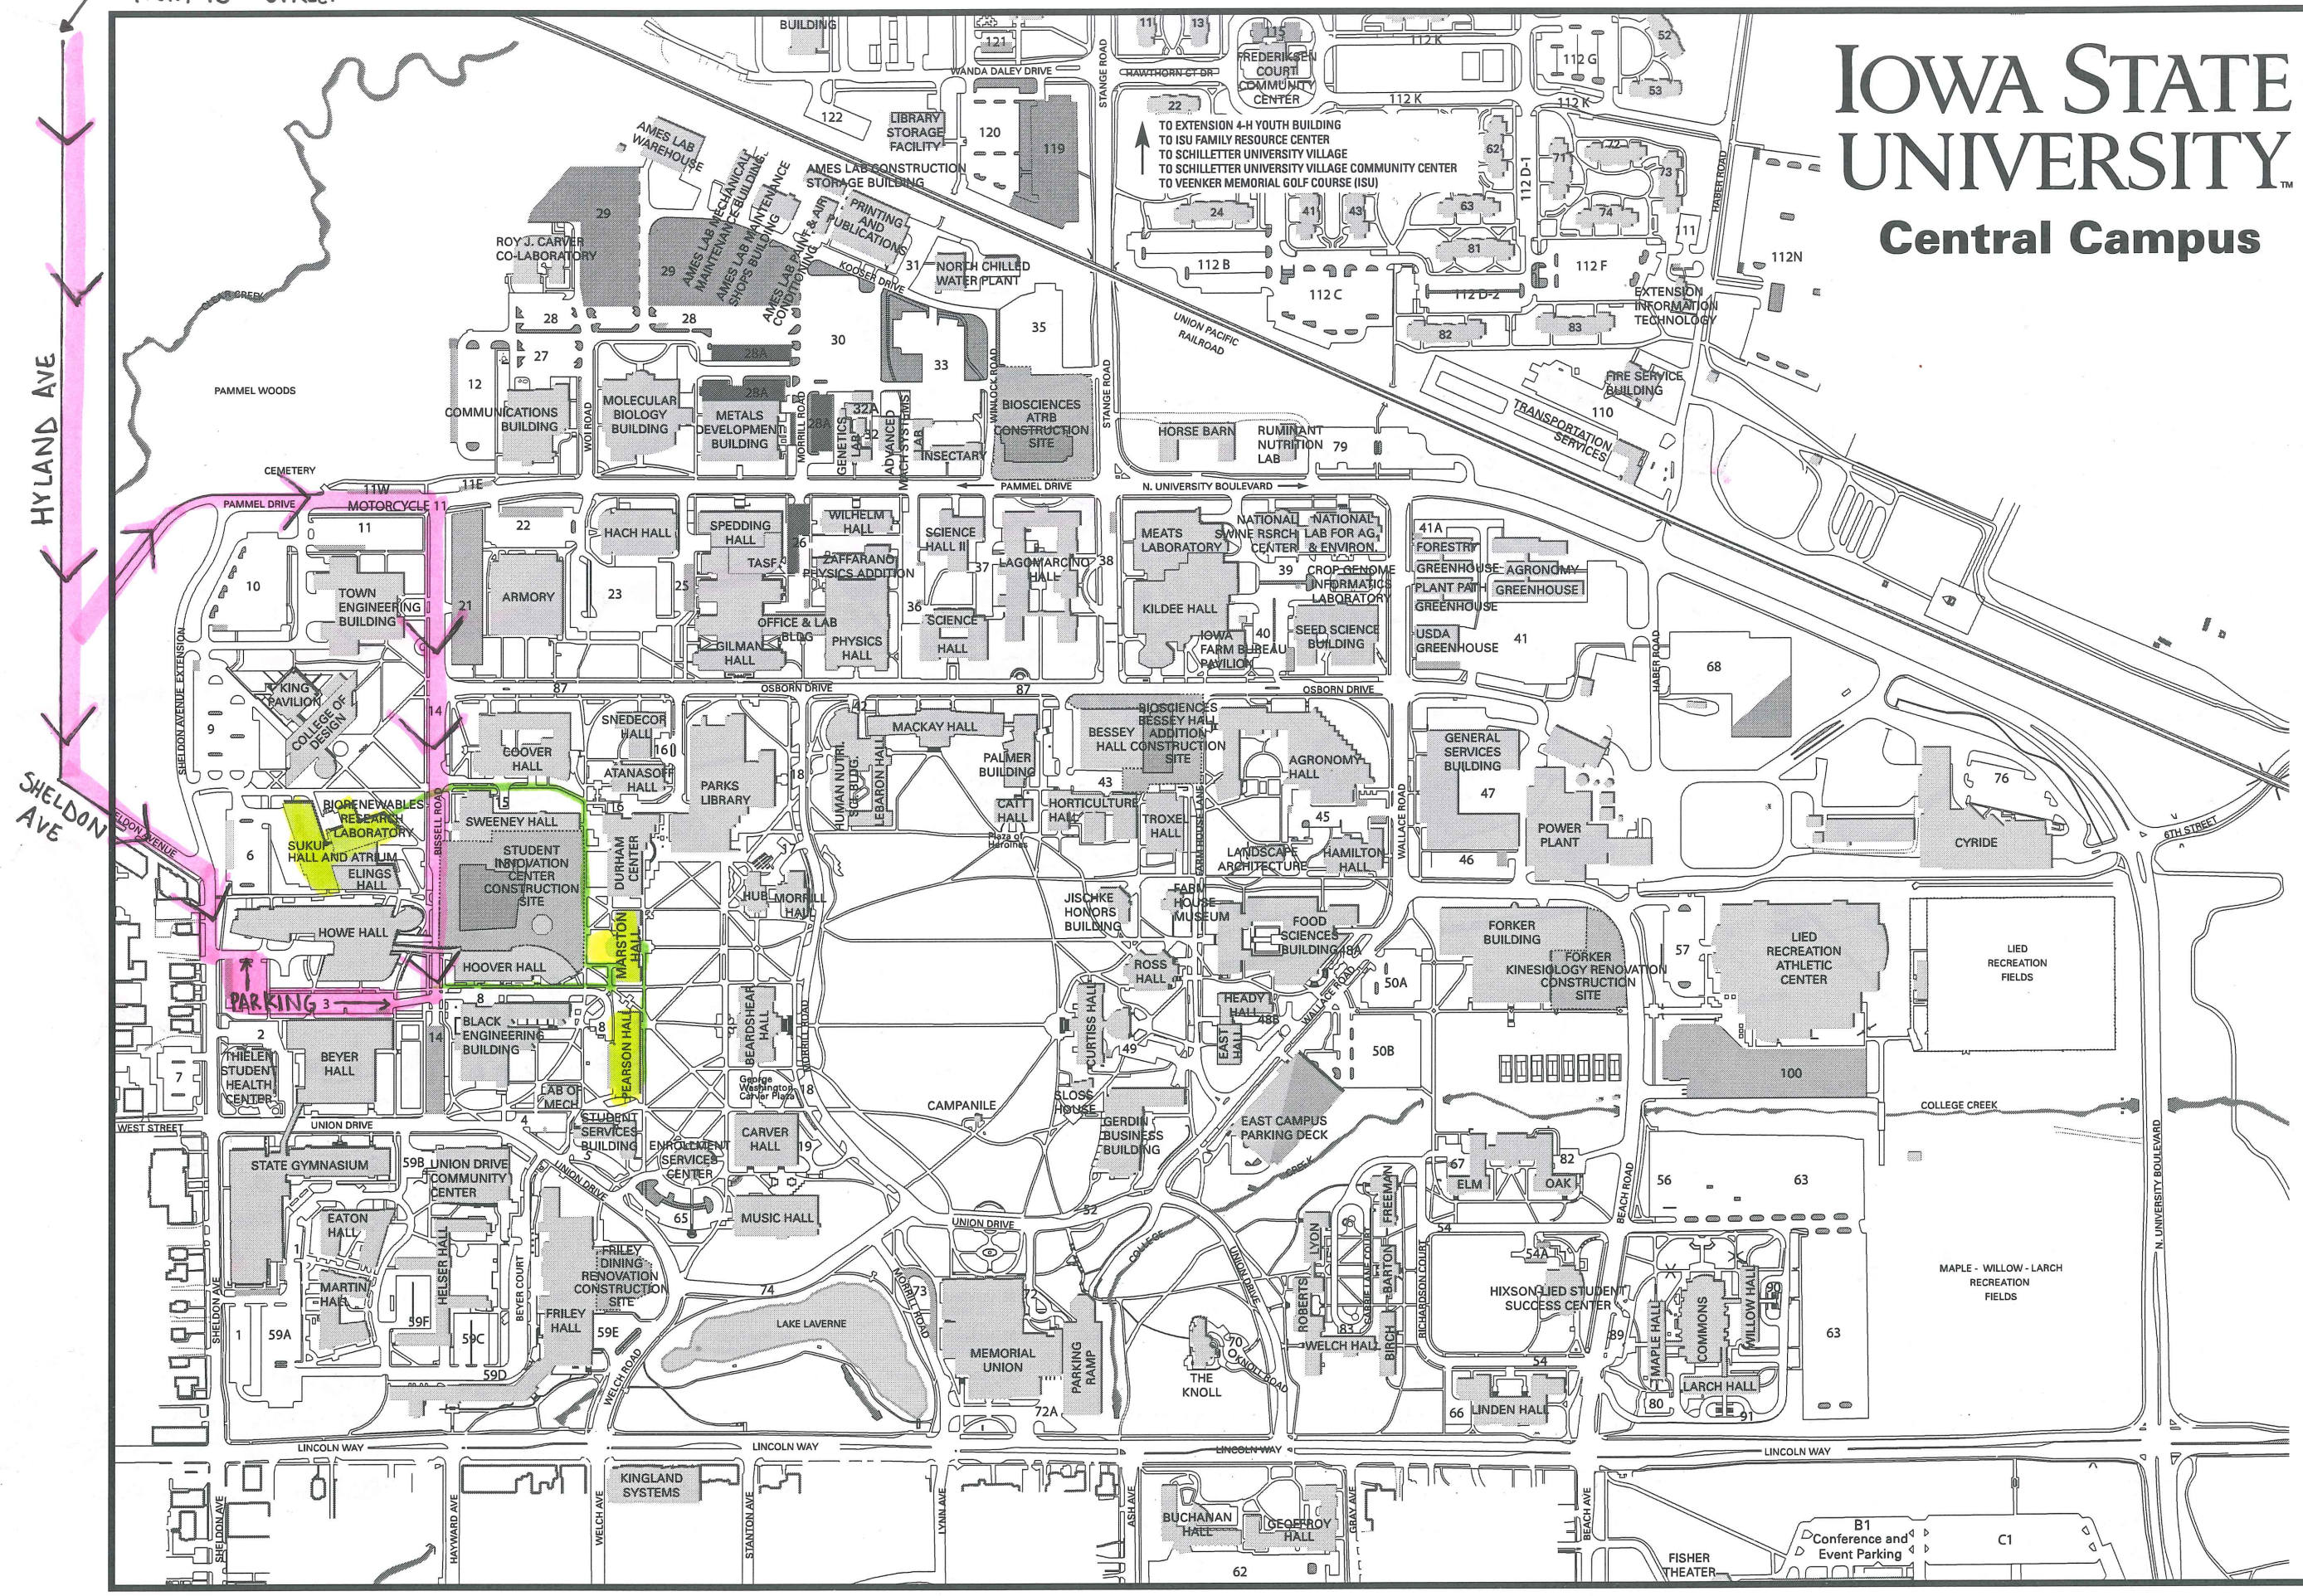

LEFT onto HYLAND AVE
from 13th STREET

IOWA STATE UNIVERSITY™

Central Campus

TO EXTENSION 4-H YOUTH BUILDING
TO ISU FAMILY RESOURCE CENTER
TO SCHILLETTER UNIVERSITY VILLAGE
TO SCHILLETTER UNIVERSITY VILLAGE COMMUNITY CENTER
TO VEENKER MEMORIAL GOLF COURSE (ISU)

PARKING 3